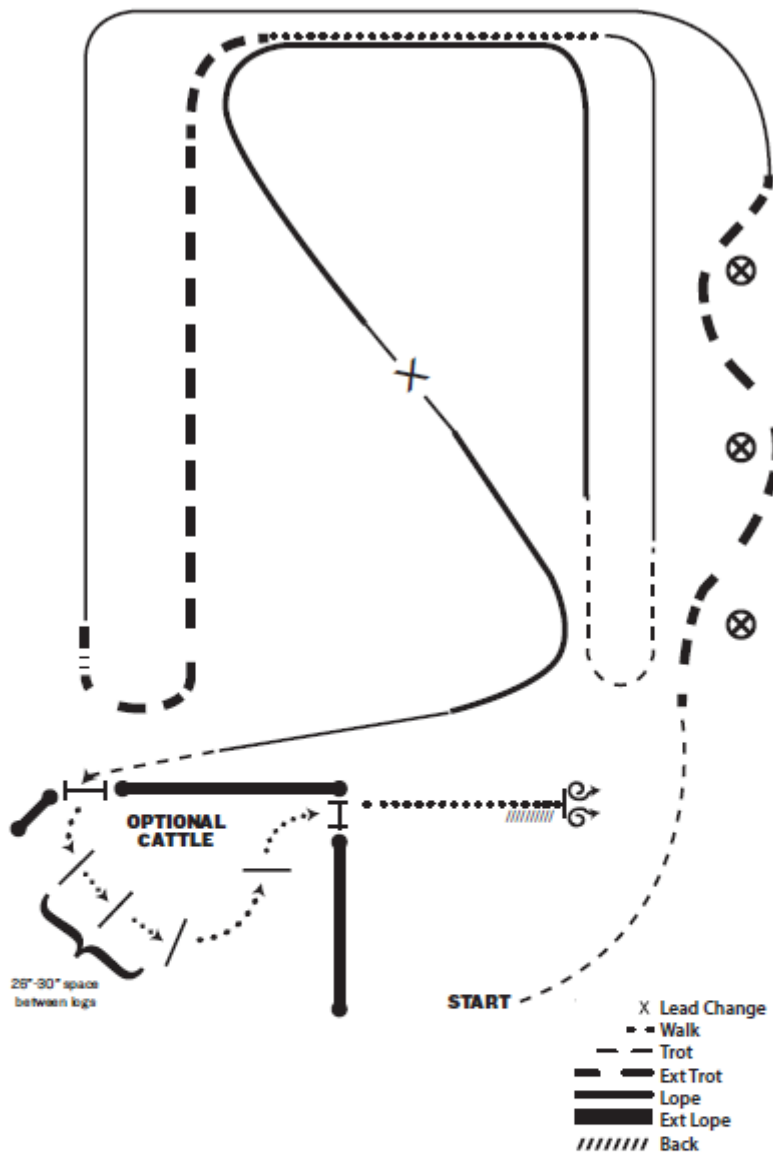

## RANCH RIDING – PATTERN 14

1. Trot
2. Extended trot
3. Lope left lead
4. Extended trot
5. Walk
6. Lope right lead
7. Trot
8. Extended lope (left lead)
9. Collect lope, change leads (simple or flying), extended lope (right lead), collect lope
10. Trot
11. Left hand push gate into pen
12. Walk over logs
13. Right hand push gate out of pen
14. Walk
15. Stop, 360 degree turn each direction (either direction 1st) (L-R or R-L)
16. Back

Note: The drawn description of this pattern is only intended for the general depiction of the pattern. Exhibitors should utilize the arena space to best exhibit their horses.